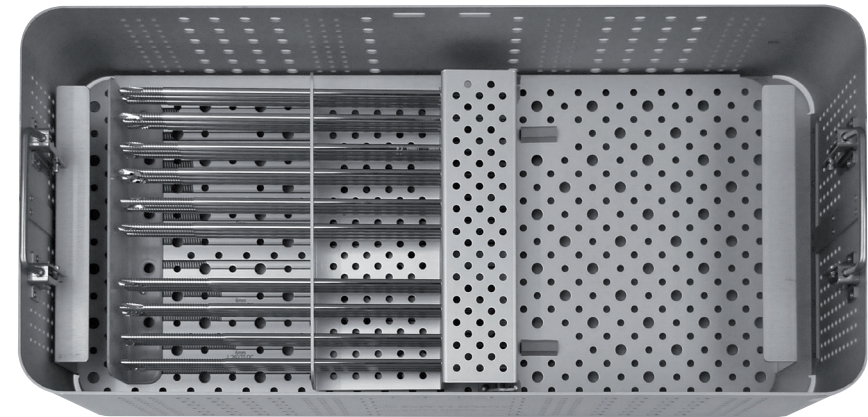

6MM SHAFT, 6MM THREADS - Lower Tray

Part No.	Description	Qty.
942630	Self Drilling XCaliber Cylindrical Screw Shaft ø6mm Thread 6mm L 260/30 QC	3
942640	Self Drilling XCaliber Cylindrical Screw Shaft ø6mm Thread 6mm L 260/40 QC	3
942650	Self Drilling XCaliber Cylindrical Screw Shaft ø6mm Thread 6mm L 260/50 QC	3
942660	Self Drilling XCaliber Cylindrical Screw Shaft ø6mm Thread 6mm L 260/60 QC	3
942670	Self Drilling XCaliber Cylindrical Screw Shaft ø6mm Thread 6mm L 260/70 QC	3