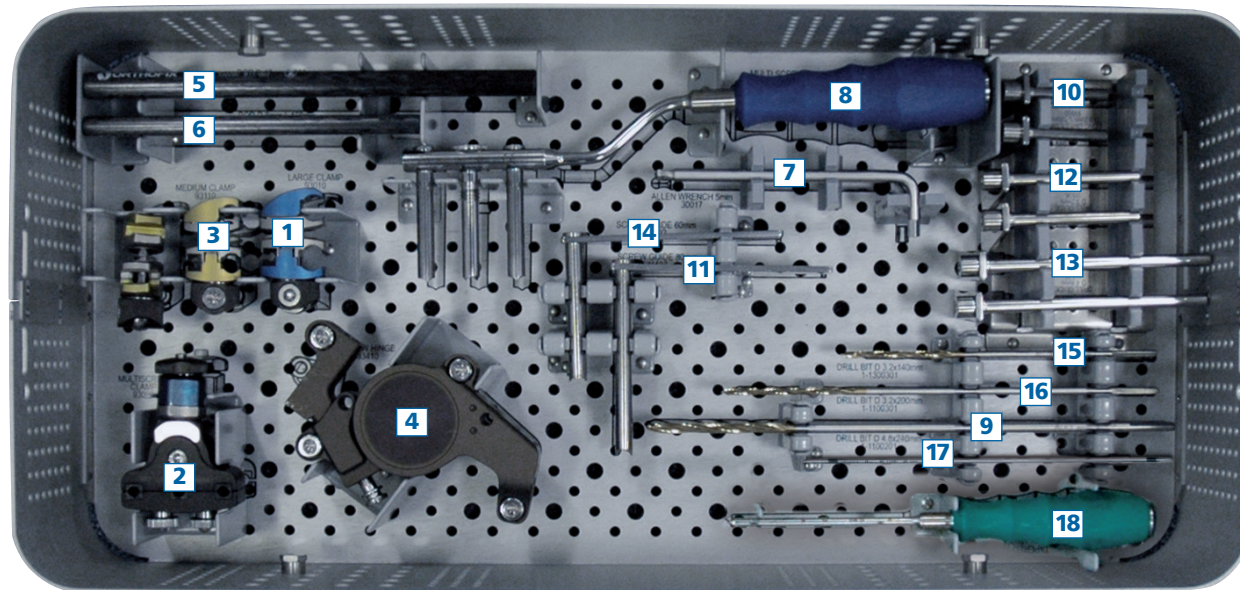

Item	Part No.	Description	Qty.
1	93010	Large Clamp	1
2	93020	Multi Screw Clamp	1
3	93110	Medium Clamp	2
4	93410	Elbow Hinge	1
5	932200	Rod d 12mm L 200mm	1
6	939150	Rod d 9mm L 150mm	1
7	30017	Allen Wrench 5mm	1
8	19940	Multi Screw Clamp Guide	1
9	1-1100201	Drill Bit d 4.8x240mm Coated - Quick Connect	2

Item	Part No.	Description	Qty.
10	11138	Drill Guide d 4.8mm	2
11	11137	Screw Guide 80mm	1
12	11116	Drill Guide d 3.2mm L 80mm	2
13	19950	Drill Guide d 3.2mm L 100mm	2
14	11102	Screw Guide 60mm	1
15	1-1300301	Drill Bit d 3.2x140mm Coated - Quick Connect	2
16	1-1100301	Drill Bit d 3.2x200mm Coated - Quick Connect	2
17	11146	X-Wire without olive Ø 2 mm Length 150 mm	2
18	19955	Trocar	1

Pins (all AO quick connect, all self drilling) and Clamp Interaction
Blue Clamp (12mm Rod) Pins, 6mm Shank only; 6mm & 4mm threads
Yellow Clamp (9mm Rods) Pins, 6mm Shank only; 6mm & 4mm threads