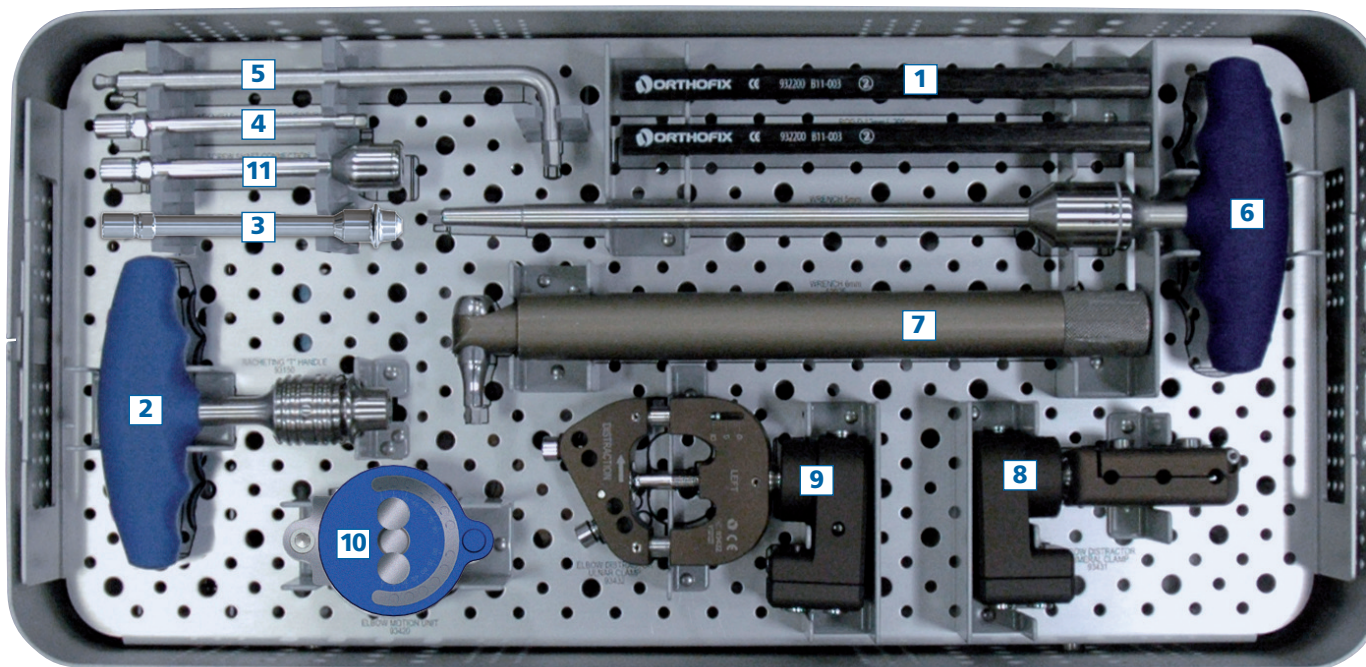

Item	Part No.	Description	Qty.
1	932200	Rod d 12mm L 200mm	2
2	93150	Racheting T Handle	1
3	93165	Screw Shaft Quick Connect	1
4	93017	Wrench 5mm Shaft Connection	1
5	10017	Allen Wrench 6mm	1

Item	Part No.	Description	Qty.
6	93440	Wrench 5mm	1
7	10025	Torque Wrench 6mm	1
8	93431	Humeral Distractor Clamp	1
9	93432	Ulnar Distractor Clamp	1
10	93420	Elbow Motion Unit	1
11	93155	Screw Shaft Connection	1