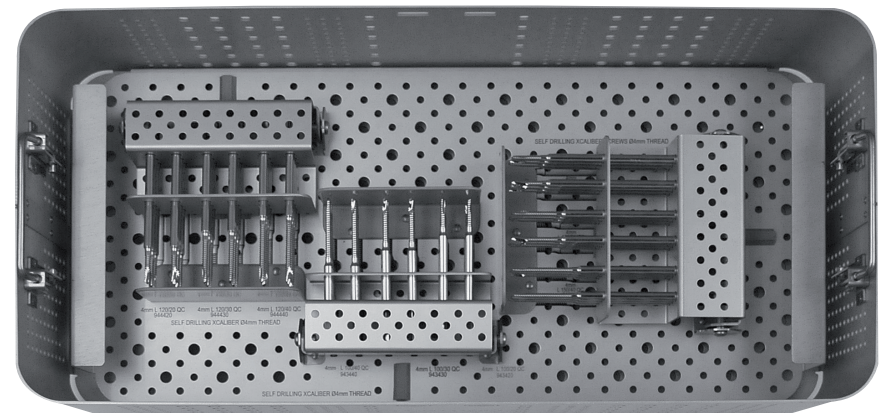

6MM SHAFT, 4MM THREADS AND 4MM SHAFT, 3MM THREADS - Lower Tray

Part No.	Description	Qty.
943420	Self Drilling XCaliber Cylindrical Screw Shaft $\varnothing$6mm Thread 4mm L 100/20 QC	6
943430	Self Drilling XCaliber Cylindrical Screw Shaft $\varnothing$6mm Thread 4mm L 100/30 QC	6
943440	Self Drilling XCaliber Cylindrical Screw Shaft $\varnothing$6mm Thread 4mm L 100/40 QC	6
944420	Self Drilling XCaliber Cylindrical Screw Shaft $\varnothing$6mm Thread 4mm L 120/20 QC	6
944430	Self Drilling XCaliber Cylindrical Screw Shaft $\varnothing$6mm Thread 4mm L 120/30 QC	6
944440	Self Drilling XCaliber Cylindrical Screw Shaft $\varnothing$6mm Thread 4mm L 120/40 QC	6
945420	Self Drilling XCaliber Cylindrical Screw Shaft $\varnothing$6mm Thread 4mm L 150/20 QC	6
945430	Self Drilling XCaliber Cylindrical Screw Shaft $\varnothing$6mm Thread 4mm L 150/30 QC	6
945440	Self Drilling XCaliber Cylindrical Screw Shaft $\varnothing$6mm Thread 4mm L 150/40 QC	6