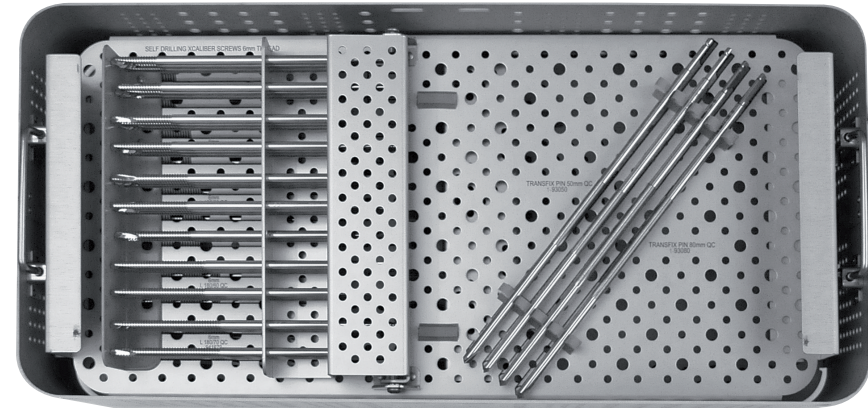

6MM SHAFT, 6MM THREADS - Upper Tray

Part No.	Description	Qty.
941630	Self Drilling XCaliber Cylindrical Screw Shaft ø6mm Thread 6mm L 180/30 QC	3
941640	Self Drilling XCaliber Cylindrical Screw Shaft ø6mm Thread 6mm L 180/40 QC	3
941650	Self Drilling XCaliber Cylindrical Screw Shaft ø6mm Thread 6mm L 180/50 QC	3
941660	Self Drilling XCaliber Cylindrical Screw Shaft ø6mm Thread 6mm L 180/60 QC	3
941670	Self Drilling XCaliber Cylindrical Screw Shaft ø6mm Thread 6mm L 180/70 QC	3
941680	Self Drilling XCaliber Cylindrical Screw Shaft ø6mm Thread 6mm L 180/80 QC	3
941690	Self Drilling XCaliber Cylindrical Screw Shaft ø6mm Thread 6mm L 180/90 QC	3
1-93050	Transfix pin 50 mm QC	2
1-93080	Transfix pin 80 mm QC	2