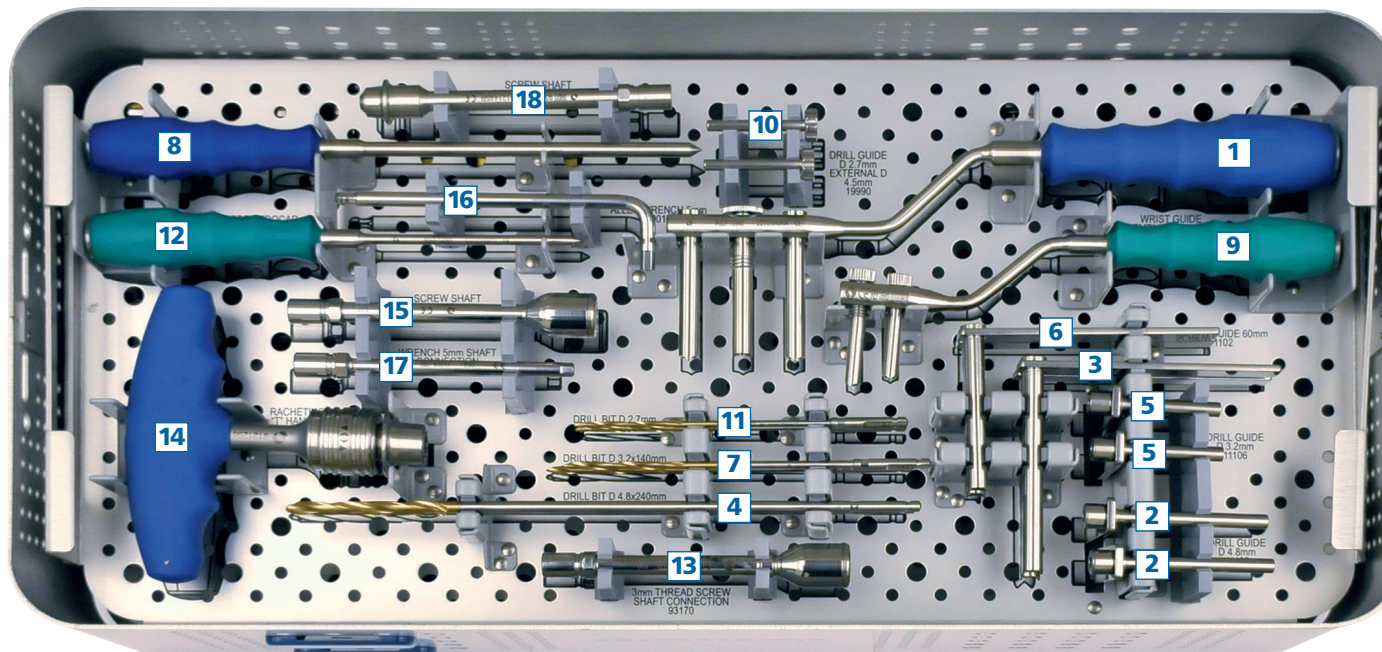

Pins (all AO quick connect, all self drilling) and Clamp Interaction
Blue Clamp (12mm Rod) Pins, 6mm Shank only; 6mm & 4mm threads

Item	Part No.	Description	Qty.
1	93110	Medium Clamp	7
2	93310	Small Clamp	7
3	939300	Rod d 9mm L 300mm	1
4	939250	Rod d 9mm L 250mm	1
5	939200	Rod d 9mm L 200mm	1
6	939150	Rod d 9mm L 150mm	1
7	939100	Rod d 9mm L 100mm	1

Pins (all AO quick connect, all self drilling) and Clamp Interaction
Yellow Clamp (9mm Rods) Pins, 6mm Shank only; 6mm & 4mm threads
Green Clamp (6mm Rods) Pins, 4mm Shank only; 3mm threads

Item	Part No.	Description	Qty.
1	19940	Multi Screw Clamp Guide	1
2	11138	Drill Guide d 4.8mm	2
3	11137	Screw Guide 80mm	2
4	1-1100201	Drill Bit d 4.8x240mm Coated - Quick Connect	2
5	11106	Drill Guide d 3.2mm	2
6	11102	Screw Guide 60mm	2
7	1-1300301	Drill Bit d 3.2x140mm Coated - Quick Connect	2
8	19955	Trocar	1
9	19985	Wrist Guide Template with Handle	1

Item	Part No.	Description	Qty.
10	19990	Drill Guide d 2.7mm	2
11	1-1355001	Drill Bit d 2.7x127mm Coated - Quick Connect	2
12	19965	Tapered Trocar	1
13	93170	3mm Thread Screws Shaft Connection	1
14	93150	Racheting T Handle	1
15	93155	Screw Shaft Connection	1
16	30017	Allen Wrench 5mm	1
17	93017	Wrench 5mm Shaft Connection	1
18	93165	Screw Shaft Connector Quick Connect	1

Pins (all AO quick connect, all self drilling) and Clamp Interaction
Blue Clamp (12mm Rod) Pins, 6mm Shank only; 6mm & 4mm threads
Yellow Clamp (9mm Rods) Pins, 6mm Shank only; 6mm & 4mm threads

Item	Part No.	Description	Qty.
1	932200	Rod d 12mm L 200mm	2
2	93150	Racheting T Handle	1
3	93165	Screw Shaft Quick Connect	1
4	93017	Wrench 5mm Shaft Connection	1
5	10017	Allen Wrench 6mm	1