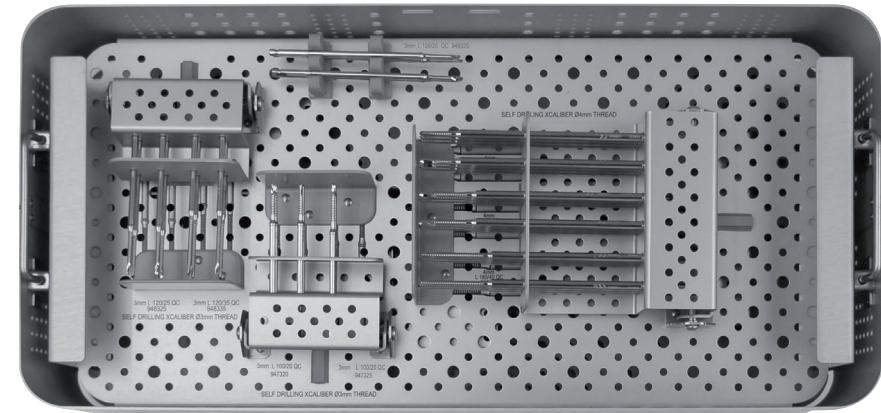

6MM SHAFT, 4MM THREADS AND 4MM SHAFT, 3MM THREADS - Upper Tray

Part No.	Description	Qty.
946420	Self Drilling XCaliber Cylindrical Screw Shaft $\varnothing$6mm Thread 4mm L 180/20 QC	6
946430	Self Drilling XCaliber Cylindrical Screw Shaft $\varnothing$6mm Thread 4mm L 180/30 QC	6
946440	Self Drilling XCaliber Cylindrical Screw Shaft $\varnothing$6mm Thread 4mm L 180/40 QC	6
947320	Self Drilling XCaliber Cylindrical Screw Shaft $\varnothing$4mm Thread 3mm L 100/20 QC	4
947325	Self Drilling XCaliber Cylindrical Screw Shaft $\varnothing$4mm Thread 3mm L 100/25 QC	4
948320	Self Drilling XCaliber Cylindrical Screw Shaft $\varnothing$4mm Thread 3mm L 120/20 QC	4
948325	Self Drilling XCaliber Cylindrical Screw Shaft $\varnothing$4mm Thread 3mm L 120/25 QC	4
948335	Self Drilling XCaliber Cylindrical Screw Shaft $\varnothing$4mm Thread 3mm L 120/35 QC	4