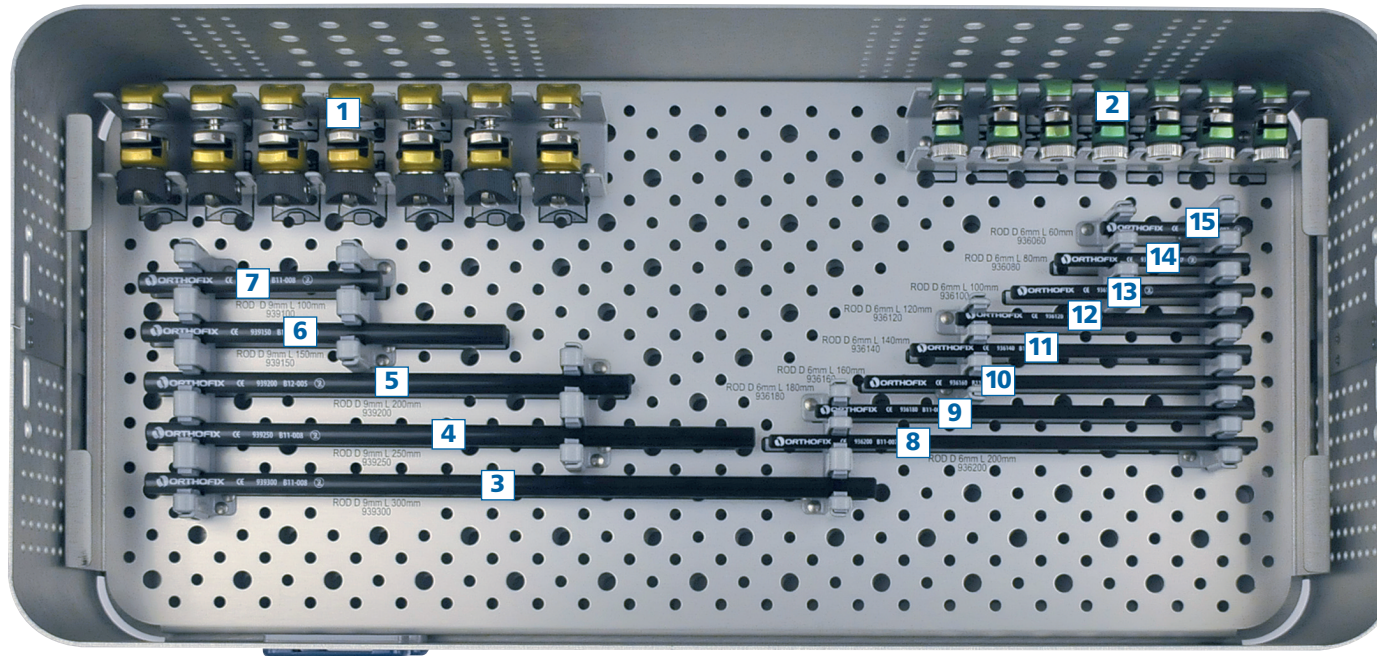

Pins (all AO quick connect, all self drilling) and Clamp Interaction
Blue Clamp (12mm Rod) Pins, 6mm Shank only; 6mm & 4mm threads

Item	Part No.	Description	Qty.
1	93110	Medium Clamp	7
2	93310	Small Clamp	7
3	939300	Rod d 9mm L 300mm	1
4	939250	Rod d 9mm L 250mm	1
5	939200	Rod d 9mm L 200mm	1
6	939150	Rod d 9mm L 150mm	1
7	939100	Rod d 9mm L 100mm	1

Pins (all AO quick connect, all self drilling) and Clamp Interaction
Yellow Clamp (9mm Rods) Pins, 6mm Shank only; 6mm & 4mm threads
Green Clamp (6mm Rods) Pins, 4mm Shank only; 3mm threads

Item	Part No.	Description	Qty.
1	19940	Multi Screw Clamp Guide	1
2	11138	Drill Guide d 4.8mm	2
3	11137	Screw Guide 80mm	2
4	1-1100201	Drill Bit d 4.8x240mm Coated - Quick Connect	2
5	11106	Drill Guide d 3.2mm	2
6	11102	Screw Guide 60mm	2
7	1-1300301	Drill Bit d 3.2x140mm Coated - Quick Connect	2
8	19955	Trocar	1
9	19985	Wrist Guide Template with Handle	1